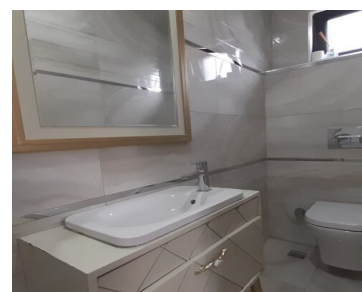

(B99) LUXURY VILLA WITH MOUNTAIN VIEW IN DEĞIRMENDERE

<https://beytkum.com>

Call for
price

- Beautiful apartment for sale in Kartepe. The apartment has an area of 120 square meters. It is located on the fifth floor within an apartment complex. Next to the complex there is a children's park. The complex also has private parking and an elevator. The apartment consists of three bedrooms, a hall, a kitchen [...]

- 6 beds
- 1 bath
- Villa
- Compound

Description

Bedrooms: 6 beds

Type: Villa

Floors: Duplex

country: Kocaeli

Area: 460 m²

Bathrooms: 1 bath