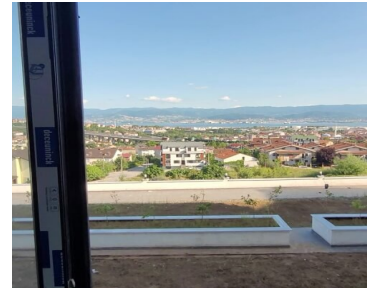

B450 SEA VIEW APARTMENTS FOR SALE IN BAŞIŞEKLE

<https://beytkum.com>

Three bedrooms □ Three bathrooms □ Kitchen and salon □ Area of 140 square meters □ Sea view □ Close to services □ Paşikli - Kocaeli - Türkiye □

- 3 beds
- 3 baths
- Apartment

Description

Bedrooms: 3 beds

Type: Apartment

country: Kocaeli

Area: 140 m²

Bathrooms: 3 baths

View: Sea