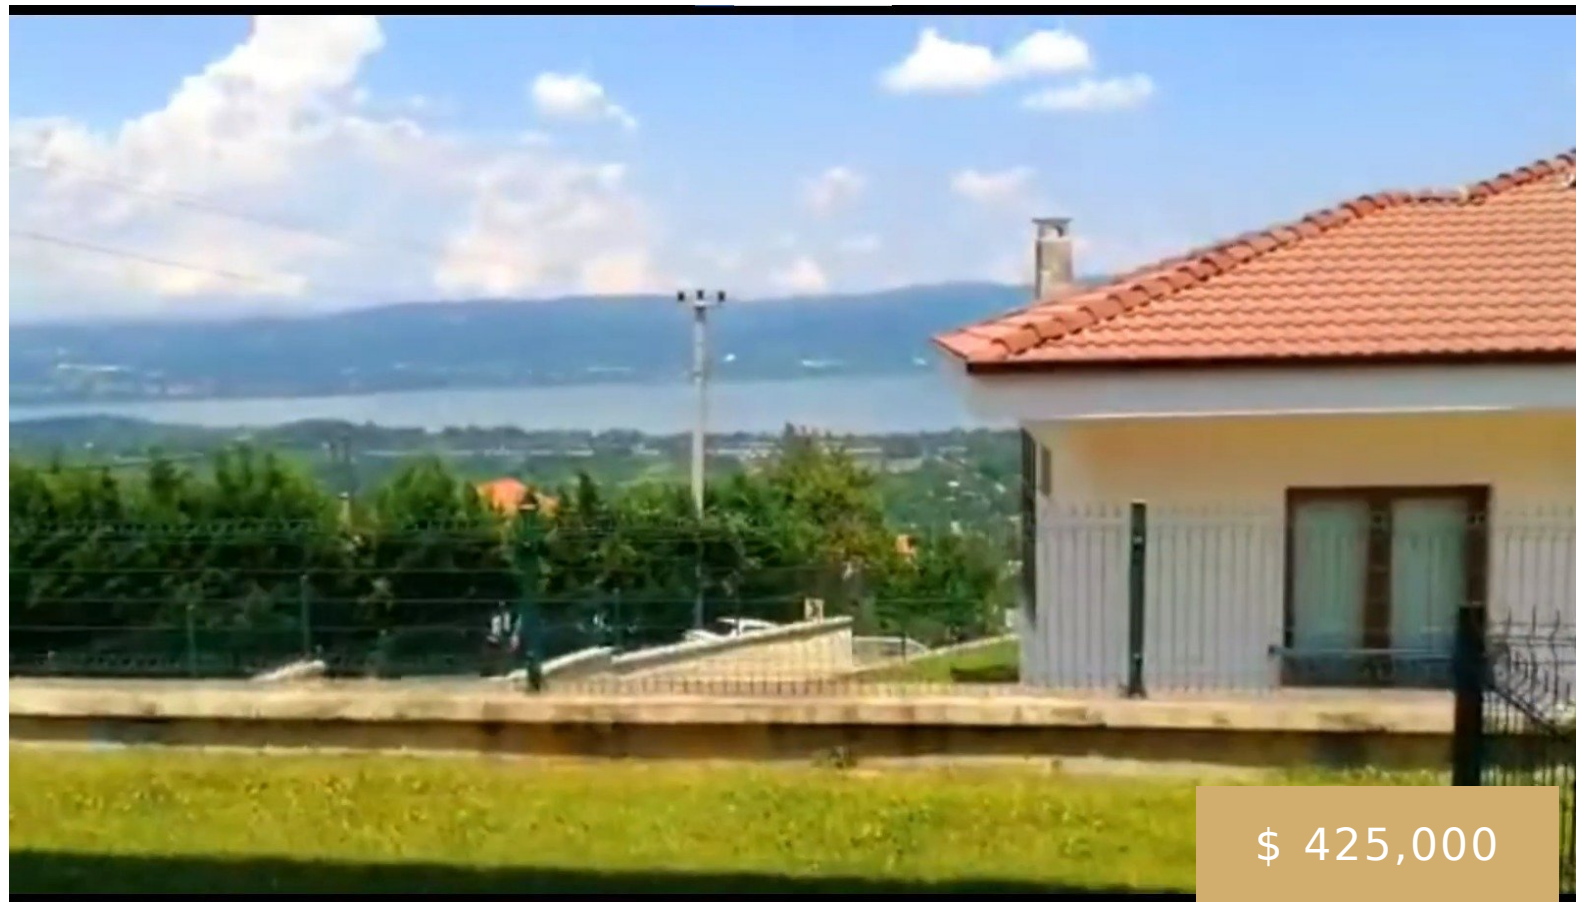

(B23) LUXURY VILLA OVERLOOKING SAPANCA LAKE IN SAPANCA

<https://beytkum.com>

\$ 425,000

The villa consists of 6 master rooms, a guest bathroom, two halls, two kitchens, an American system, with a spacious garden overlooking Sapanca Lake and a private car park, deluxe finishing, close to all services The area of the villa is 400 square meters

- 6 beds
- 2 baths
- Villa
- Compound

Description

Bedrooms: 6 beds

Type: Villa

Floors: Duplex

country: Sakarya

Area: 400 m²

Bathrooms: 2 baths