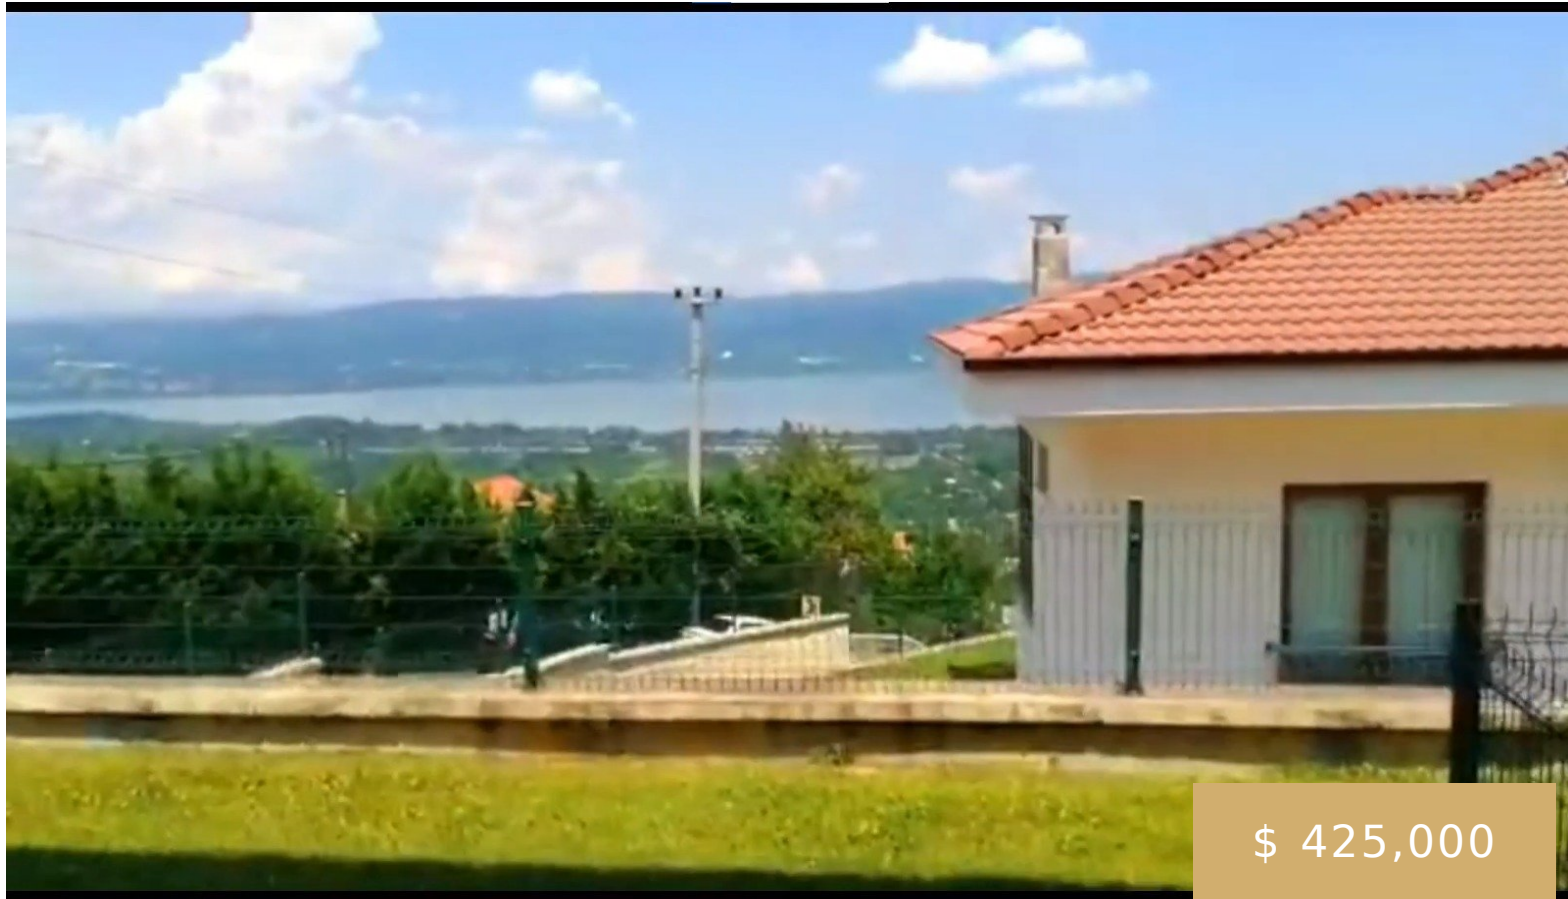

(B23) LUXURY VILLA OVERLOOKING SAPANCA LAKE IN SAPANCA

<https://beytkum.com>

\$ 425,000

The villa consists of 6 master rooms, a guest bathroom, two halls, two kitchens, an American system, with a spacious garden overlooking Sapanca Lake and a private car park, deluxe finishing, close to all services The area of the villa is 400 square meters

- 6 beds
- 2 baths
- Villa
- Compound

Description

Bedrooms: 6 beds

Type: Villa

Floors: Duplex

country: Sakarya

Area: 400 m²

Bathrooms: 2 baths