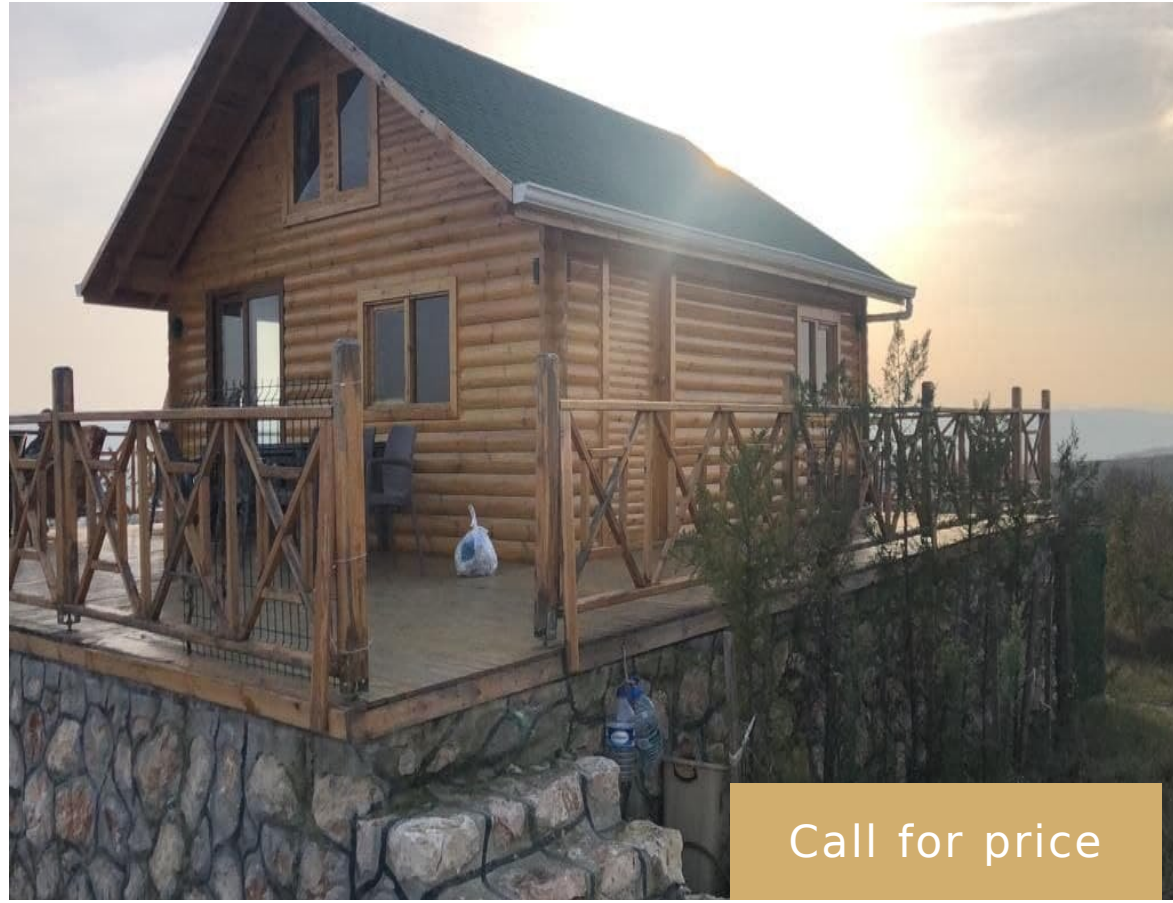

# (B191) LAND WITH 2 HOUSES FOR SALE NEAR İSTANBUL

<https://beytkum.com>

Call for price

- Land
- Lands

New Apartments project for sale □ Elevator □ 2+1 Apartments □ 3+1 Apartments □ 4+1 Apartments □ 150m2 Apartments □ 215m2 Apartments □ There is a children garden □ Parking lot □ Normal Apartments □ Duplex Apartments □ Apartments with Garden □ Yuvacık - Kocaeli - Turkey

## Description

**Type:** Land

**View:** Nature

**State:** Derince

**Category:** Lands

**country:** Kocaeli

**Area:** 2000 m<sup>2</sup>