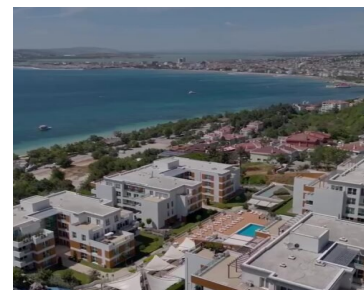

B 602 TÜRKIYE REAL ESTATE | SPACIOUS LUXURY APARTMENT WITH DIRECT COASTAL VIEW IN ISTANBUL

<https://beytkum.com>

- Apartment
- complex

Description

Type: Apartment

Category: complex

Call us now

Phone: +90 542 344 41 47