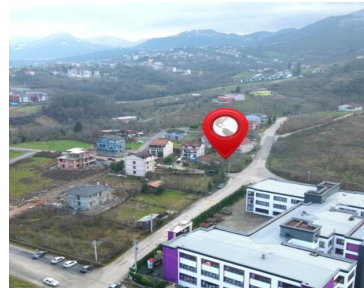

B 519 INVESTMENT LAND FOR SALE IN BAŞISKELE

<https://beytkum.com>

Call for price

□ Investment land with an area of 550 square meters Reconstruction rate 20%
Close to services 10 minutes to the center of Izmit 5 minutes to the Wellborn
Hotel 5 minutes to Başiskele Coast Half an hour to Sapanca One hour to
Sabiha airport □ Başiskele - Kocaeli - Türkiye

- Land
- Investment

Description

Type: Land

Floors: Land

State: Başiskele

Total rooms: 1

Category: Investment

country: Kocaeli