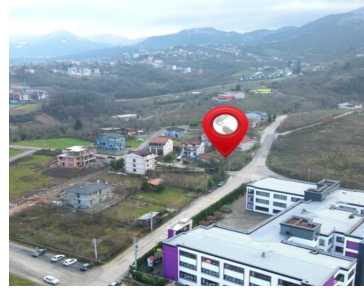

# B 519 INVESTMENT LAND FOR SALE IN BAŞISKELE

<https://beytkum.com>

□ Investment land with an area of 550 square meters Reconstruction rate 20%  
Close to services 10 minutes to the center of Izmit 5 minutes to the Wellborn  
Hotel 5 minutes to Başiskele Coast Half an hour to Sapanca One hour to  
Sabiha airport □ Başiskele - Kocaeli - Türkiye

## Description

**Type:** Land

**Floors:** Land

**State:** Başiskele

**Total rooms:** 1

**Category:** Investment

**country:** Kocaeli

**Area:** 550 m<sup>2</sup>