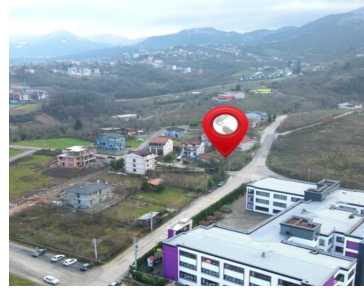

B 519 INVESTMENT LAND FOR SALE IN BAŞISKELE

<https://beytkum.com>

□ Investment land with an area of 550 square meters Reconstruction rate 20%
Close to services 10 minutes to the center of Izmit 5 minutes to the Wellborn
Hotel 5 minutes to Başiskele Coast Half an hour to Sapanca One hour to
Sabiha airport □ Başiskele - Kocaeli - Türkiye

- Land
- Investment

Description

Type: Land

Floors: Land

State: Başiskele

Total rooms: 1

Category: Investment

country: Kocaeli