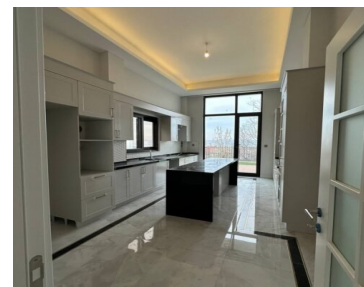

B 498 LUXURIOUS PALACE WITH SEA VIEW FOR SALE IN BAŞISKELE

<https://beytkum.com>

□ Super deluxe mansion for sale □ 5 bedrooms □ 5 bathrooms □ 2 kitchens □ Salon □ Parking for 2 cars □ Terrace and balconies □ Garden and swimming pool □ Sea and nature view □ Net building area 350 m² □ Garden area 550 m² □ Başiskele - Kocaeli - Turkey