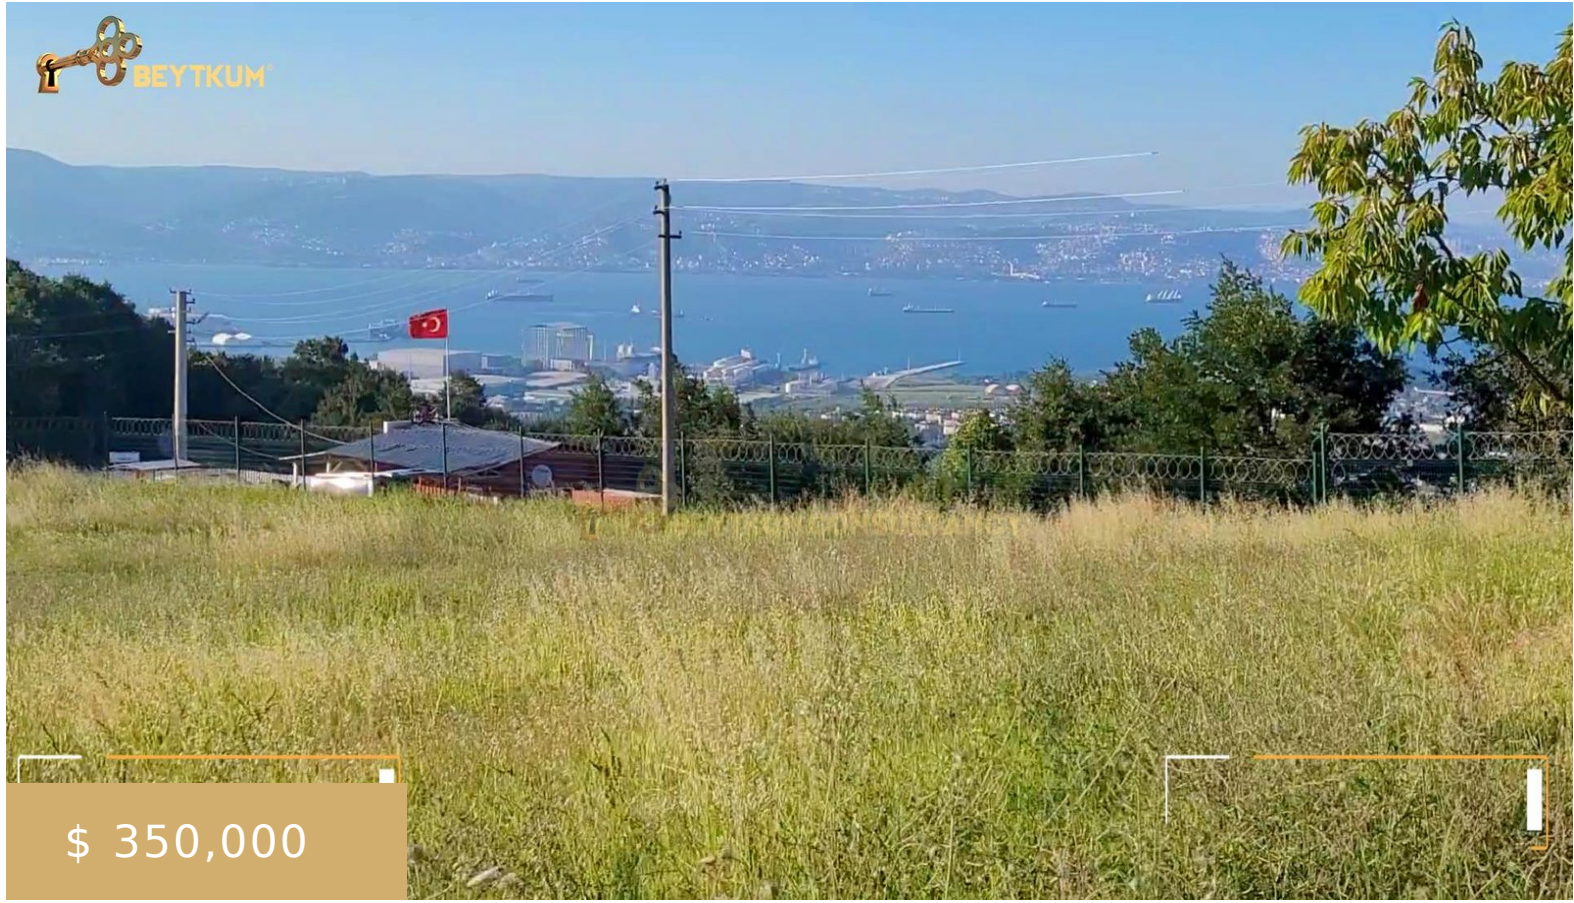

B 412 LAND FOR SALE IN BAŞISKELE

<https://beytkum.com>

\$ 350,000

Land for sale in Başıklı Land for sale in Başiskele 2650 square meters area □
Sea view □ Close to services □ Başışıklı - Kocaeli - Türkiye □

- Land
- Lands

Description

Type: Land

View: Nature and sea

State: Başiskele

Category: Lands

country: Kocaeli

Area: 2650 m²