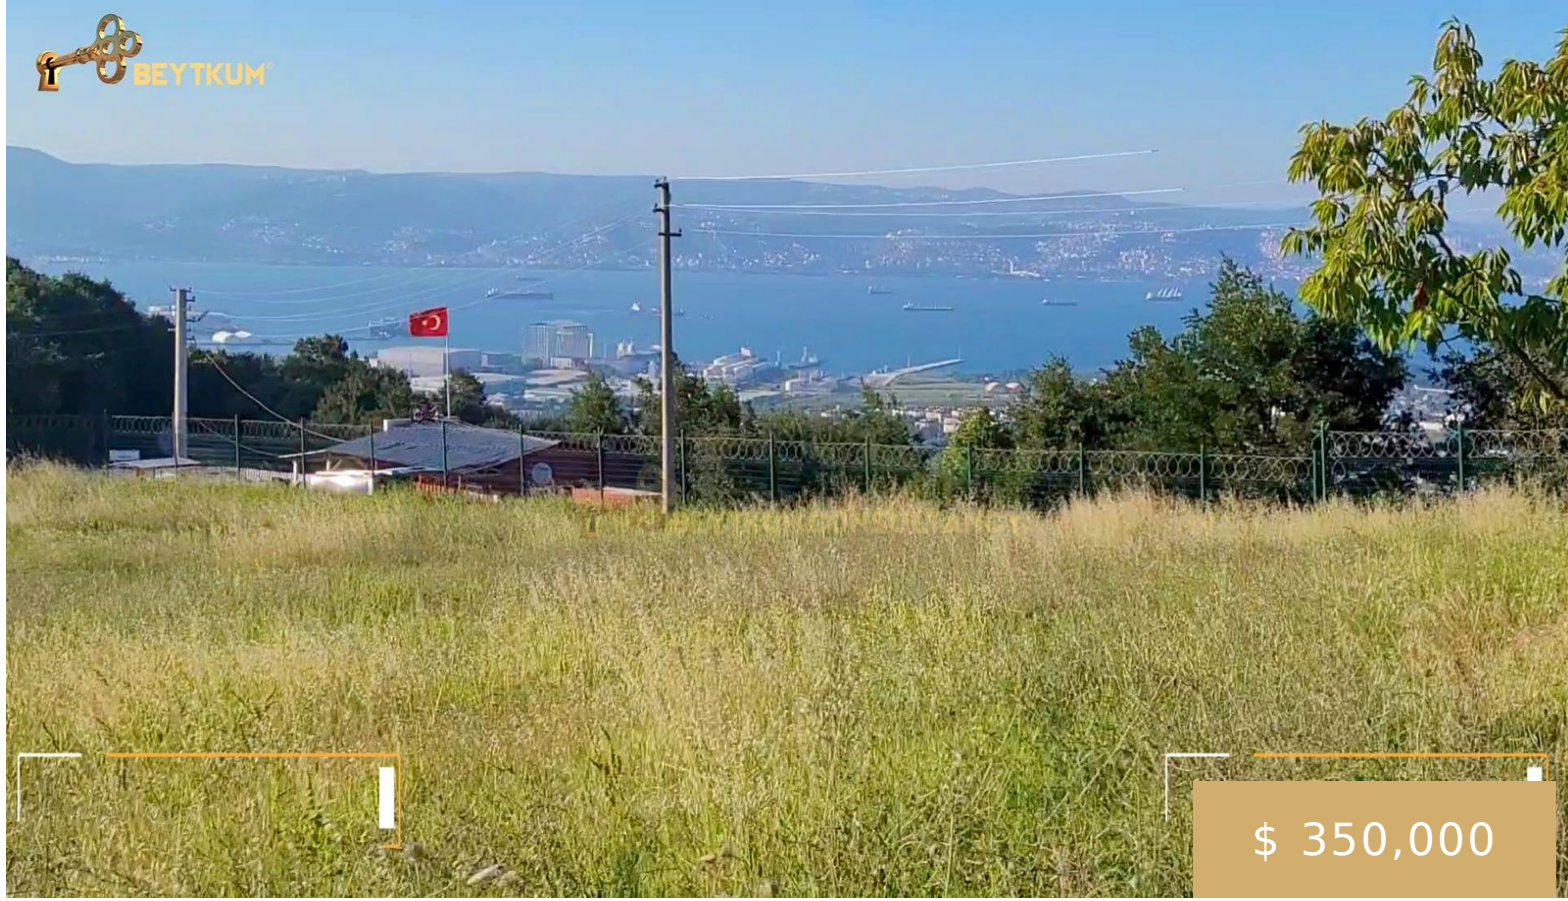

B 412 LAND FOR SALE IN BAŞISKELE

<https://beytkum.com>

\$ 350,000

Land for sale in Başıklı Land for sale in Başiskele 2650 square meters area □
Sea view □ Close to services □ Başışıklı - Kocaeli - Türkiye □

- Land
- Lands

Description

Type: Land

View: Nature and sea

State: Başiskele

Category: Lands

country: Kocaeli

Area: 2650 m²