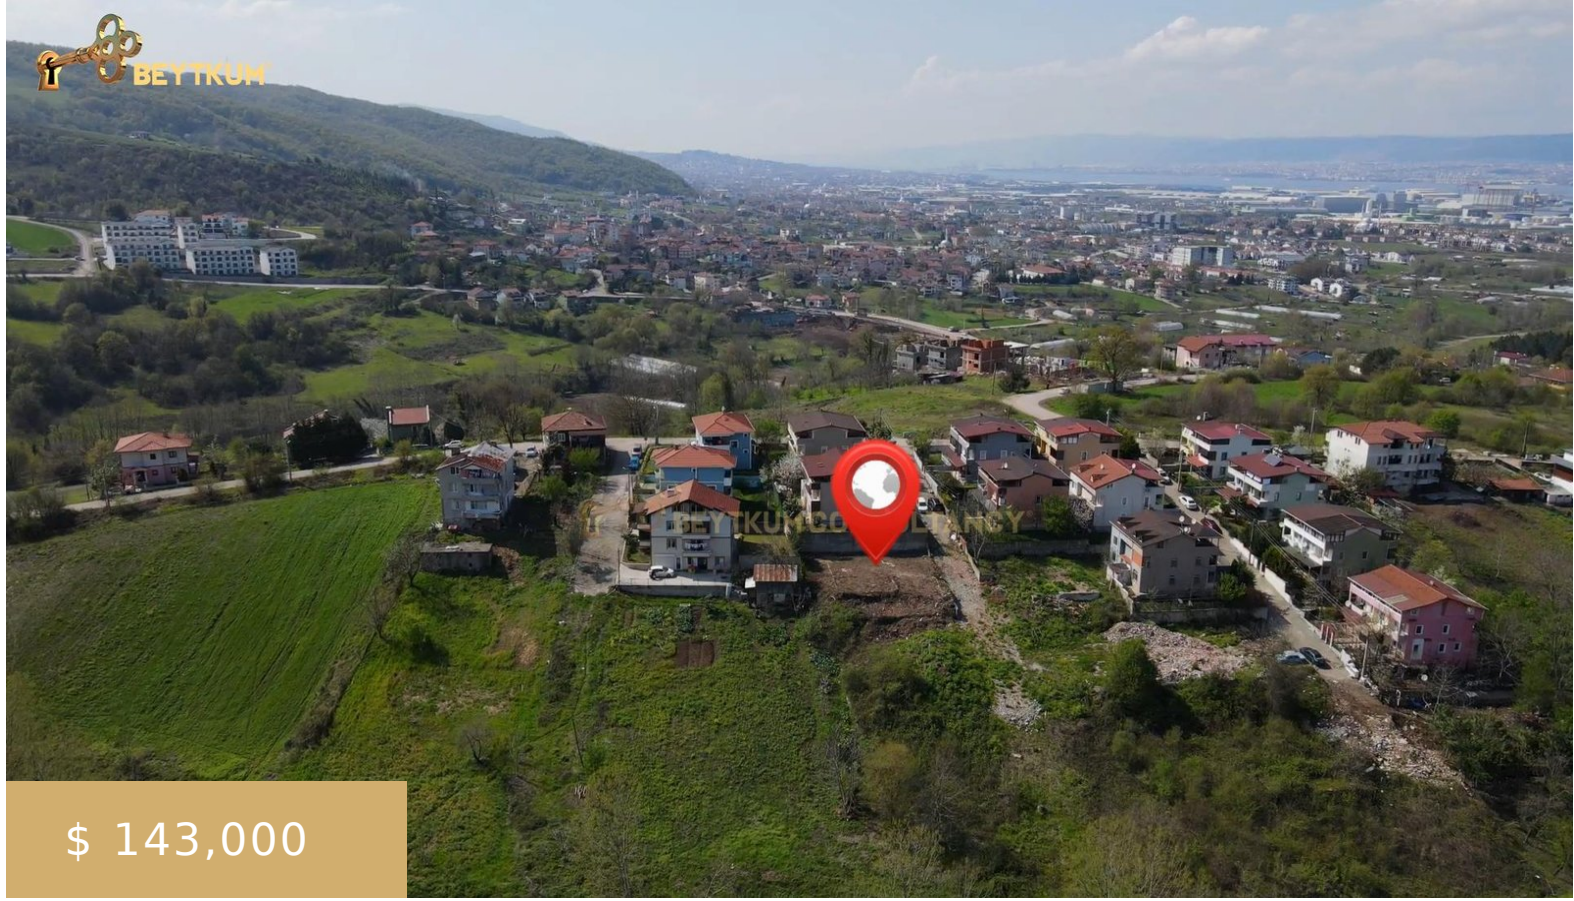

B 408 INVESTMENT LAND FOR SALE IN BAŞISKELE

<https://beytkum.com>

\$ 143,000

Investment land for sale in Izmit Başışıklı □ Investment land with an area of 500 square meters Suitable for building a villa of two and a half floors Reconstruction rate 20% Enough to build two and a half floors □Basikli – Kocaeli – Türkiye”

- Land
- Lands

Description

Type: Land

Floors: Land

country: Kocaeli

Area: 500 m²

Category: Lands

View: Nature