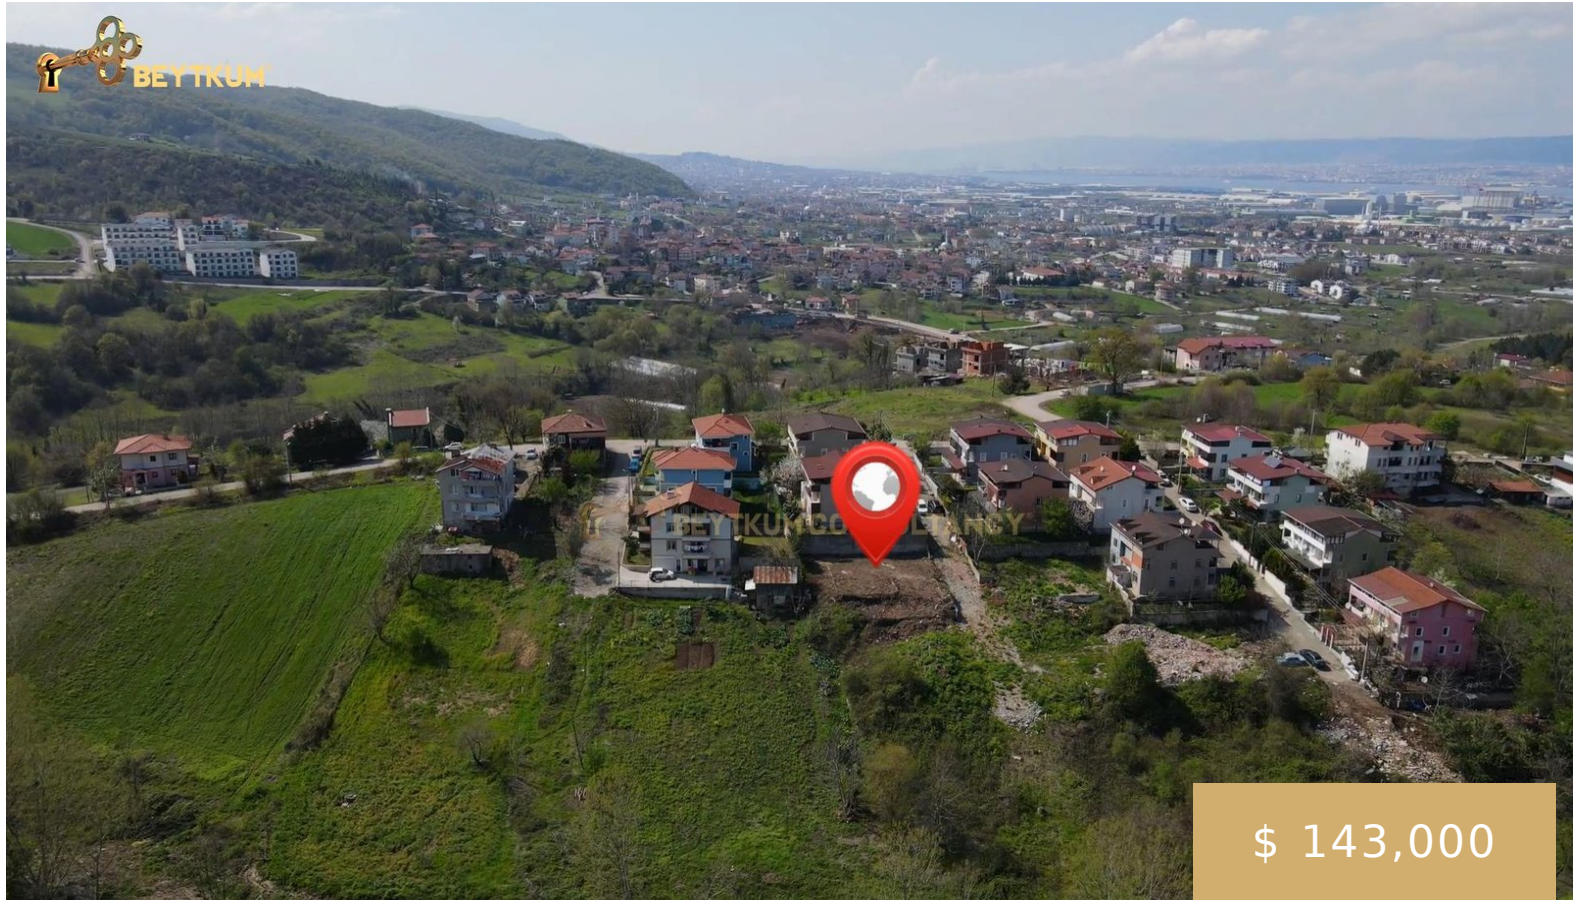

B 408 INVESTMENT LAND FOR SALE IN BAŞISKELE

<https://beytkum.com>

\$ 143,000

Investment land for sale in Izmit Başışıklı □ Investment land with an area of 500 square meters Suitable for building a villa of two and a half floors Reconstruction rate 20% Enough to build two and a half floors □Basikli – Kocaeli – Türkiye”

- Land
- Lands

Description

Type: Land

Floors: Land

country: Kocaeli

Area: 500 m²

Category: Lands

View: Nature