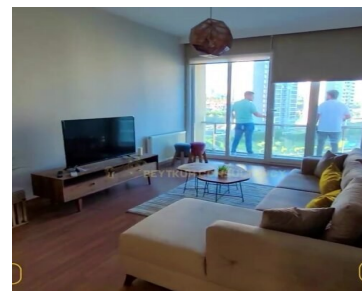

# (B 326) APARTMENT FOR SALE IN RESIDENTIAL SITE IN ISTANBUL

<https://beytkum.com>

□ Six apartments □ Four standard flats □ Two upper duplex apartments □ 1800 Square meters □ Close to all services □ View of the nature □ Kartepe - Kocaeli - Türkiye