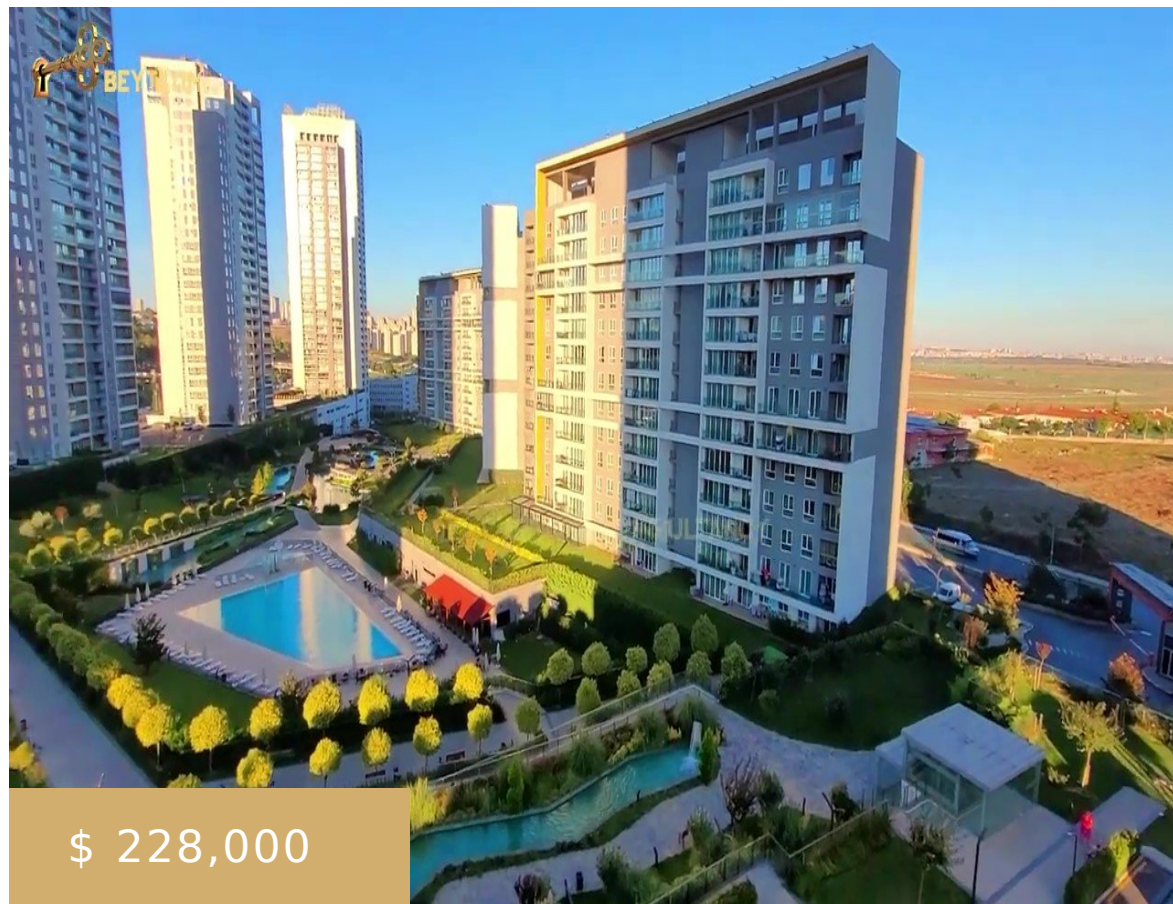

# (B 326) APARTMENT FOR SALE IN RESIDENTIAL SITE IN ISTANBUL

<https://beytkum.com>

□ Six apartments □ Four standard flats □ Two upper duplex apartments □ 1800 Square meters □ Close to all services □ View of the nature □ Kartepe - Kocaeli - Türkiye

**View:** Nature and artificial lake

**Area:** 110 m<sup>2</sup>