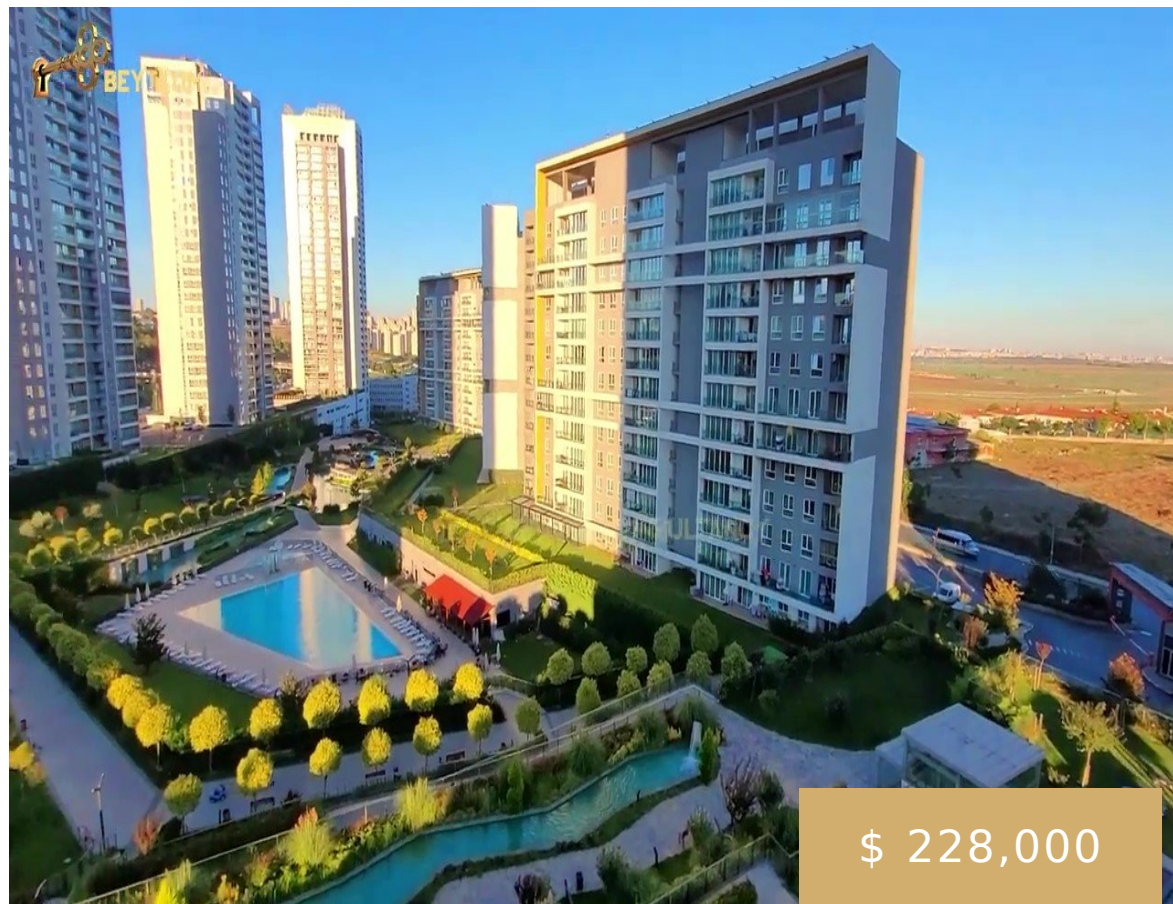

(B 326) APARTMENT FOR SALE IN RESIDENTIAL SITE IN ISTANBUL

<https://beytkum.com>

□ Six apartments □ Four standard flats □ Two upper duplex apartments □ 1800 Square meters □ Close to all services □ View of the nature □ Kartepe - Kocaeli - Türkiye