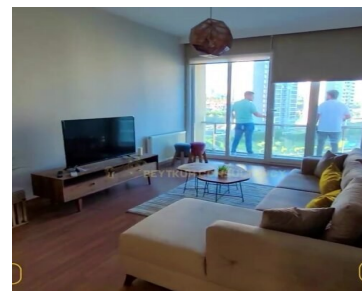

(B 326) APARTMENT FOR SALE IN RESIDENTIAL SITE IN ISTANBUL

<https://beytkum.com>

□ Six apartments □ Four standard flats □ Two upper duplex apartments □ 1800 Square meters □ Close to all services □ View of the nature □ Kartepe - Kocaeli - Türkiye